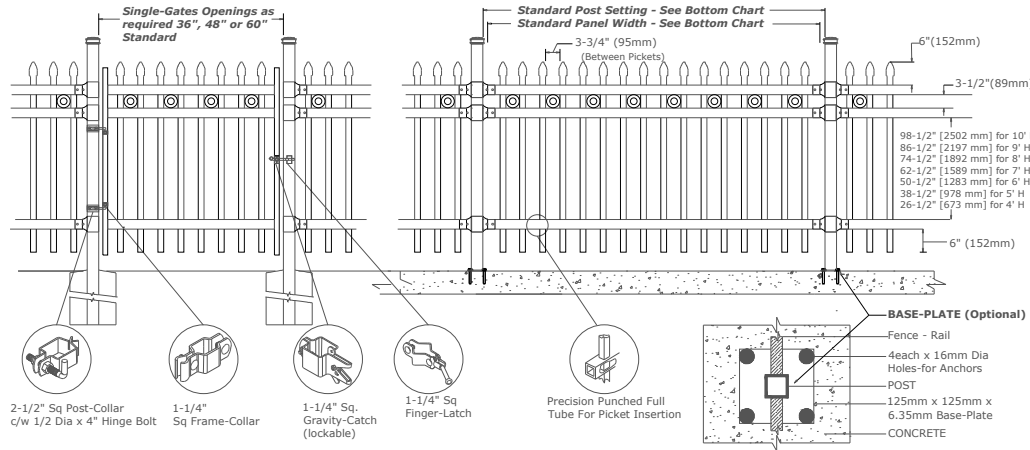

Medallion Fence

10651 KEELE STREET
MAPLE, ONTARIO L6A 3Y9
(T) 905-832-2922 || 1-800-794-1564 || (F) 905-832-1564
info@medallionfence.com || www.medallionfence.com

Style:

ARISTOCRAT-DR-REO-AL/RP

Series:

PRESTON™

MATERIAL SPECIFICATIONS:

Alu-Tuff™
BY MEDALLION FENCE

Protected By

PICKET DETAIL

OPTIONAL POST CAPS

SPECIFICATIONS

TUBE COMPOSITION - POSTS, RAILS & PICKETS

Marine Grade Aluminum

o 6061-T6

MATERIAL DIMENSIONS

PICKET	1-1/2" x 3/4" [38mm x 19mm] .080 Wall
RAILS	2-1/2" x 1-1/2" [64mm x 38mm] .125 Wall
POSTS	3" x 3" [76mm x 76mm] .188 Wall
OPTIONAL POST(1) REGULAR or BASE-PLATED	Larger profiles available – contact Medallion Fence
WELDS	Aluminum Mig Weld
FITTINGS	12 Gauge Stamp Forged Finish as below
FITTING FASTENERS	JS1000 Plated Finish as below
OPTIONAL FASTENER	Tamper Proof Nuts

FINISH

GRADE	Super Durable Polyester Powder Coat
OPTIONAL PRIMER	Zinc Rich Epoxy Powder Coat
OPTIONAL PRIMER (2)	E-Coat
STANDARD COLOUR	SEMI-GLOSS - BLACK
OTHER COLOURS	Green, Brown, White, Antique Silver
CUSTOM COLOURS	Per Specifications

STANDARD HEIGHT	4'	5'	6'	7'	8'	9'	10'
	1219mm	1524mm	1892mm	2134mm	2438mm	2743mm	3048mm
Custom heights are available (upon request)							

STANDARD GATES: Passage, Double Entry, Cantilever

STANDARD POST SETTING & PANEL WIDTH

FOR FENCE HEIGHTS	PANEL WIDTH	POST SPACING [OPENING]
Up to 6' [1829mm]	95" [2413mm]	98" [2489mm]
Over 6' [1829mm]	74" [1879mm]	77" [1956mm]