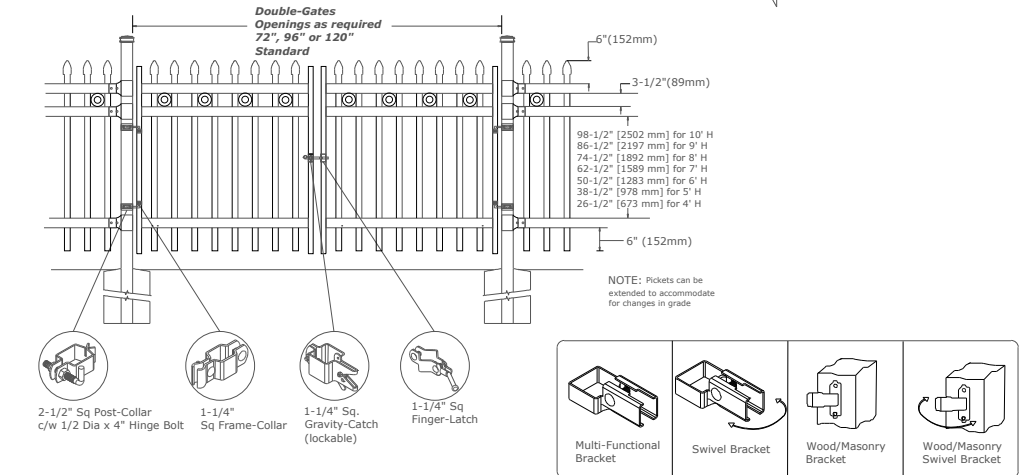

PRESTON™

MATERIAL SPECIFICATIONS:

Alu-Tuff™
 BY MEDALLION FENCE

Protected By

PICKET DETAIL

OPTIONAL POST CAPS

SPECIFICATIONS

TUBE COMPOSITION - POSTS, RAILS & PICKETS

Marine Grade Aluminum

o 6061-T6

MATERIAL DIMENSIONS

PICKET	1-1/2" x 3/4" [38mm x 19mm] .080 Wall
RAILS	2-1/2" x 1-1/2" [64mm x 38mm] .125 Wall
POSTS	3" x 3" [76mm x 76mm] .188 Wall
OPTIONAL POST(1) REGULAR or BASE-PLATED	Larger profiles available – contact Medallion Fence
WELDS	Aluminum Mig Weld
FITTINGS	12 Gauge Stamp Forged Finish as below
FITTING FASTENERS	JS1000 Plated Finish as below
OPTIONAL FASTENER	Tamper Proof Nuts

STANDARD HEIGHT	4'	5'	6'	7'	8'	9'	10'
	1219mm	1524mm	1892mm	2134mm	2438mm	2743mm	3048mm
Custom heights are available (upon request)							

STANDARD GATES: Passage, Double Entry, Cantilever

STANDARD POST SETTING & PANEL WIDTH

FOR FENCE HEIGHTS	PANEL WIDTH	POST SPACING [OPENING]
Up to 6' [1829mm]	95" [2413mm]	98" [2489mm]
Over 6' [1829mm]	74" [1879mm]	77" [1956mm]