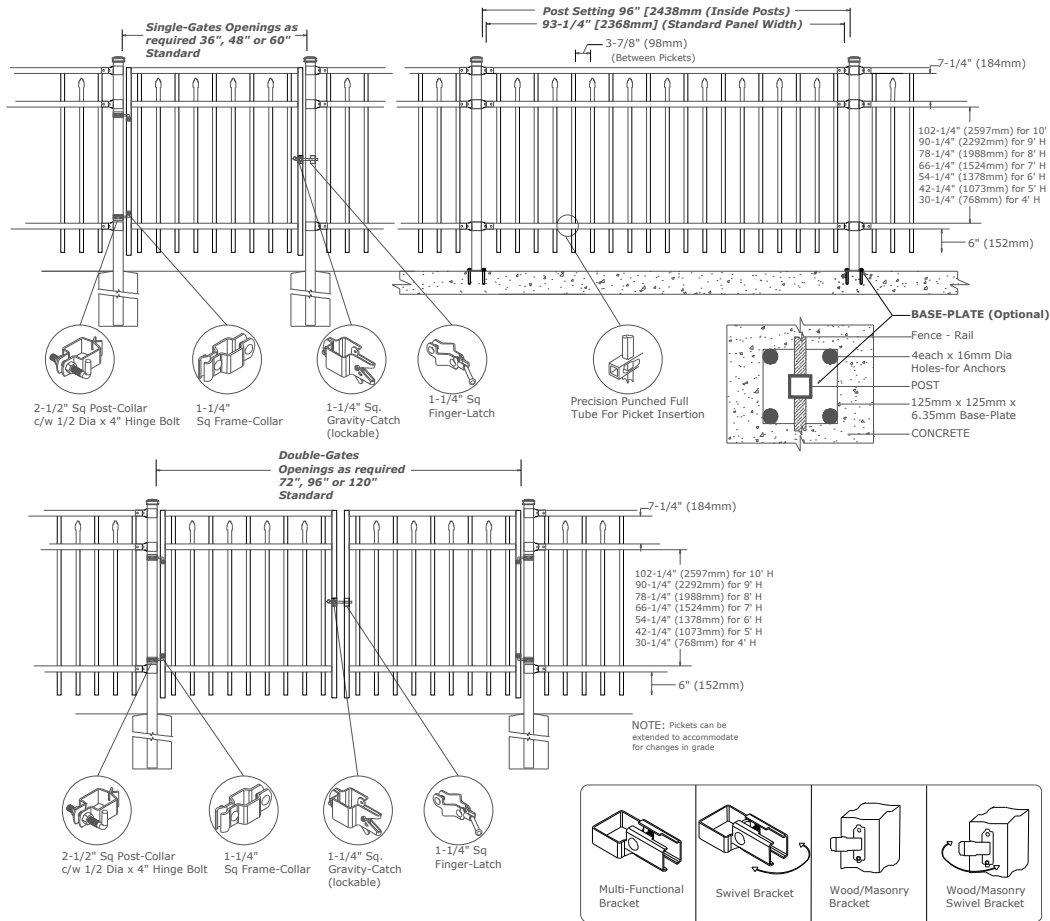

## SPECIFICATIONS

### TUBE COMPOSITION - POSTS, RAILS & PICKETS

- Coated Cold Formed ERW Tubing
- o A minimum protective coating weight of 275gm/m<sup>2</sup> both interior and exterior
  - o Top coat consisting of a chromium-free phosphate conversion coating
  - o Coating conforming to ASTM A1046 for hot dip coatings comprising of Zinc, Aluminum and Magnesium
  - o ERW tube conforming to ASTM A787 Type 6
  - o Minimum Yield Strength 207 MPa and Minimum Tensile Strength 290 MPa
  - o Weld seams mill re-metalized

## MATERIAL DIMENSIONS

PICKET	1" x 1" (25mm x 25mm) 16GA
RAILS	1-1/2" x 1-1/2" (38mm x 38mm) 14 GA
POSTS	2-1/2" x 2-1/2" (64mm x 64mm) 14 GA
OPTIONAL POST(1) REGULAR or BASE-PLATED	ALLIED SS40 2-1/2" (64mm) Sq./3" (76mm) Sq./4" (102mm) Sq
OPTIONAL POST(2) REGULAR or BASE-PLATED	SCH 40 HDG 2-1/2" (64mm) Sq./3" (76mm) Sq./4" (102mm) Sq

<b>STANDARD HEIGHT</b>	4' 1219mm	5' 1524mm	6' 1892mm	7' 2134mm	8' 2438mm	9' 2743mm	10' 3048mm
	Custom heights are available (upon request)						

STANDARD GATES	Passage, Double Entry, Cantilever
----------------	-----------------------------------