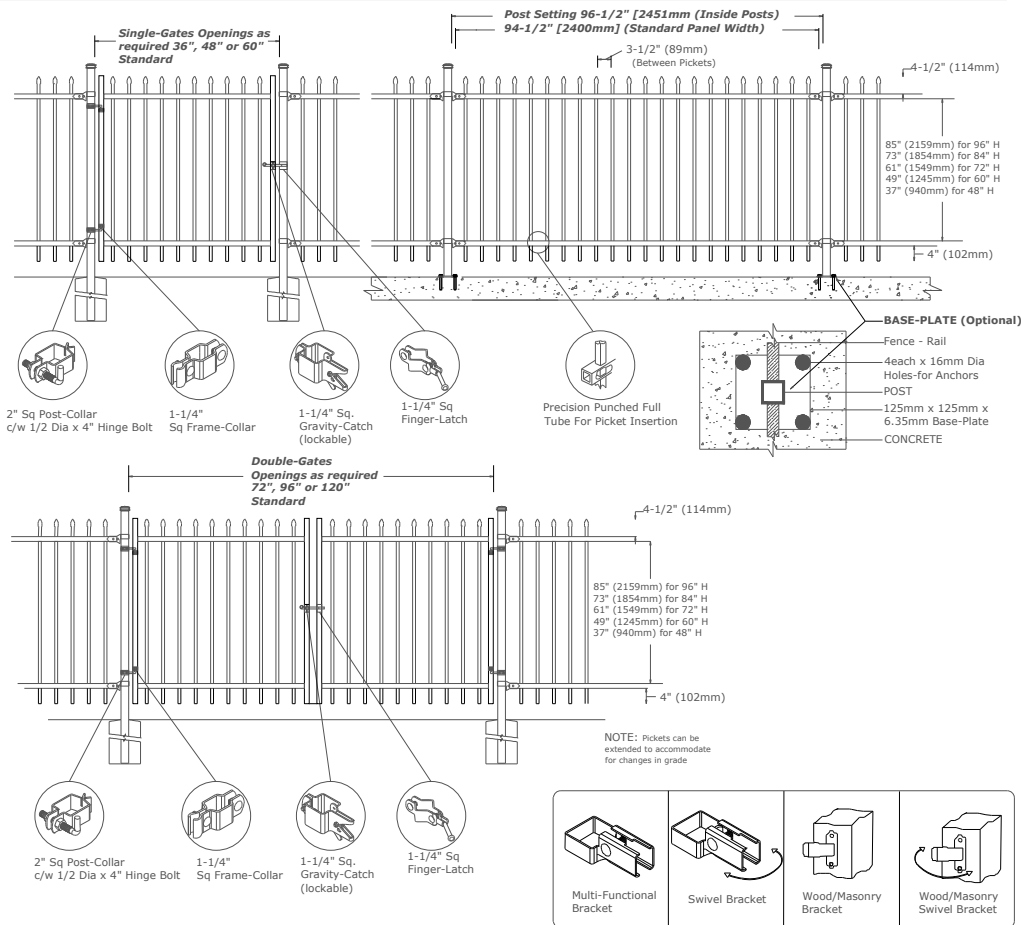

MATERIAL SPECIFICATIONS:
 Alu-Tuff™
 BY MEDALLION FENCE

PICKET DETAIL

OPTIONAL POST CAPS

SPECIFICATIONS

TUBE COMPOSITION - POSTS , RAILS & PICKETS

Marine Grade Aluminum
 o 6061-T6

MATERIAL DIMENSIONS

PICKET	3/4" x 3/4" (19mm x 19mm) .065 Wall
RAILS	1-1/4" x 1-1/4" (32mm x 32mm) .080 Wall
POSTS	2" x 2" (51mm x 51mm) .125 Wall
OPTIONAL POST REGULAR or BASE-PLATED	2-1/2" x 2-1/2" (64mm x 64mm) .125 Wall
WELDS	Aluminum Mig Weld
FITTINGS	14 Gauge Stamp Forged Finish as below
FITTING FASTENERS	JS1000 Plated Finish as below
OPTIONAL FASTENER	Tamper Proof Nuts

STANDARD HEIGHT	48" 1219mm	60" 1524mm	72" 1892mm	84" 2134mm	96" 2438mm
	Custom heights are available (upon request)				

STANDARD GATES Passage, Double Entry, Cantilever